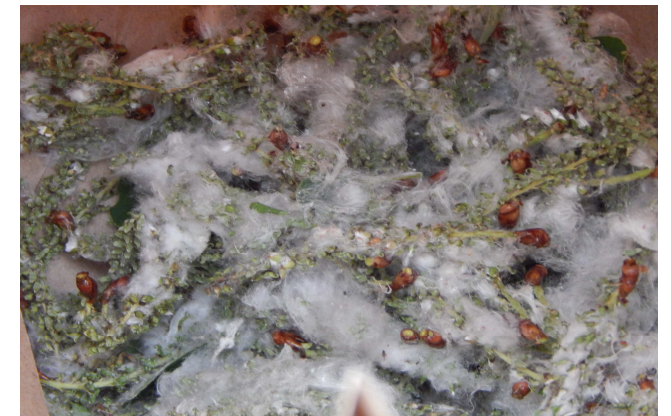

Trembling Aspen (*Populus tremuloides*)

Basic Form

Pollen-filled male catkins

Vegetative buds bursting

Fertilized seeds developing in female catkins

“White fluff” is used to disperse the mature seeds in the wind.

Bark and leaves